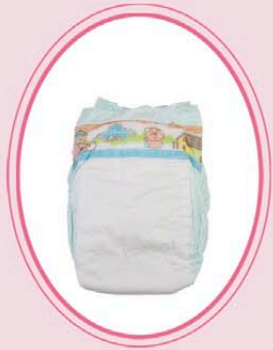

Complementos

Bodys Surtidos

Ref. 0156

55 cm.