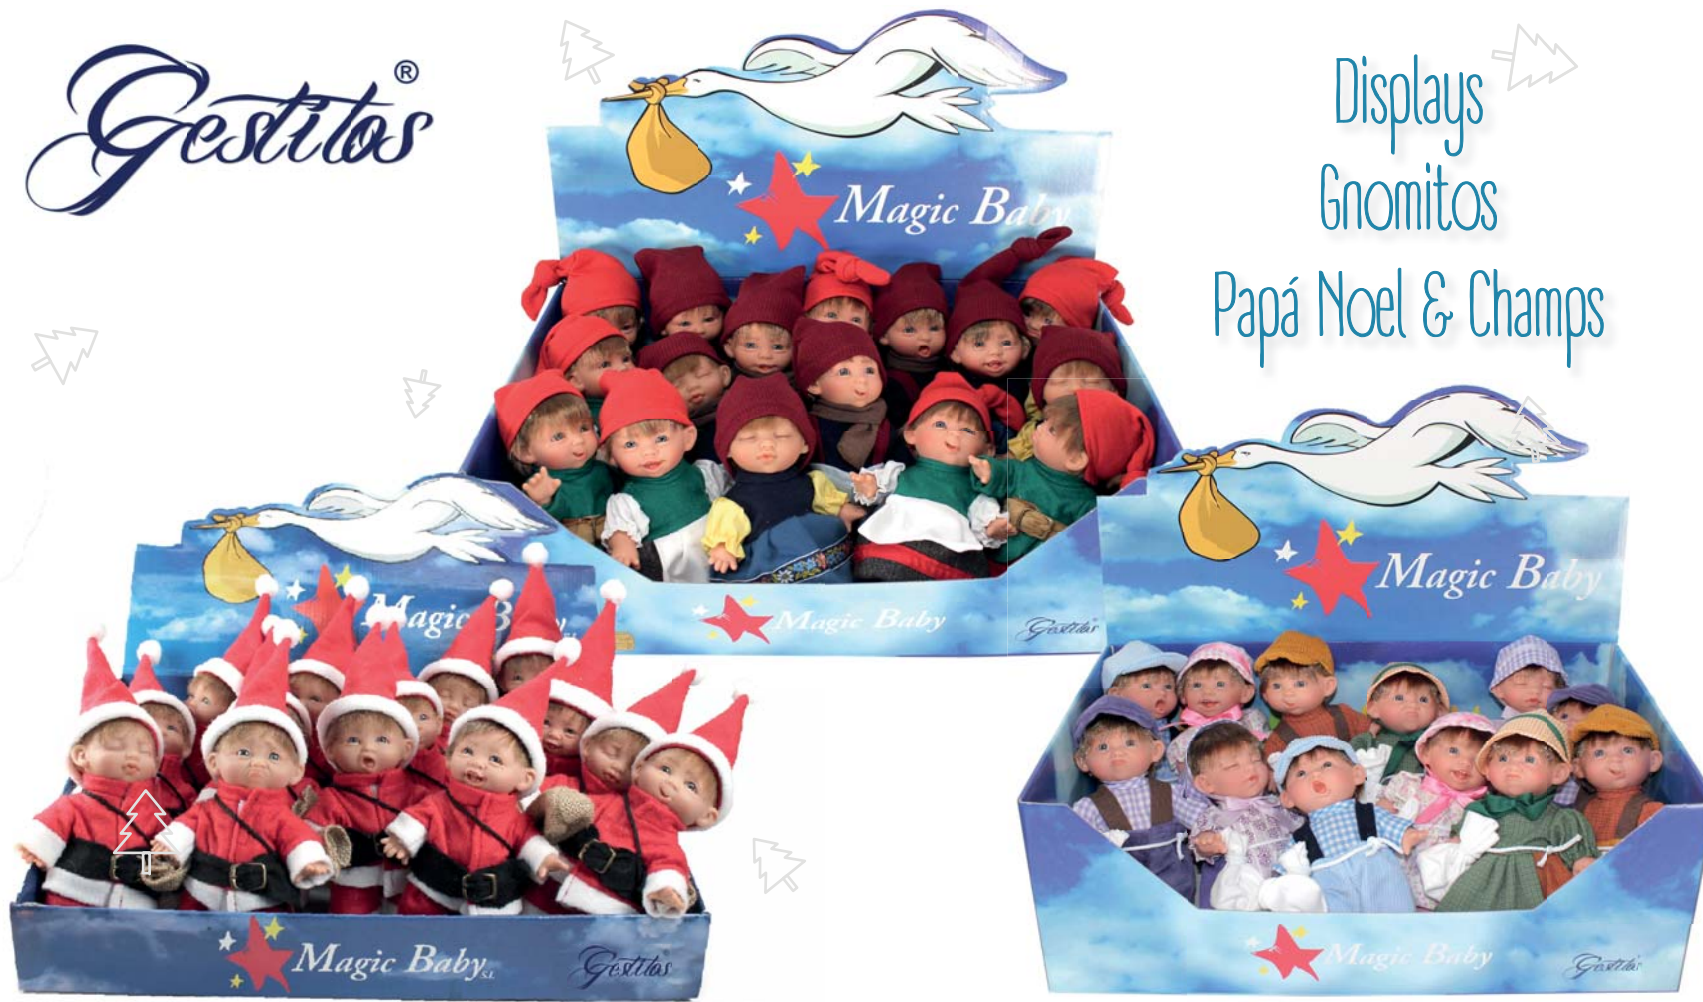

Gestitos®

Displays
Gnomitos
Papá Noel & Champs

Ref.
134 U
16 UNITS

Ref.
132 U
16 UNITS

Ref.
149 U
12 UNITS

Magic Baby